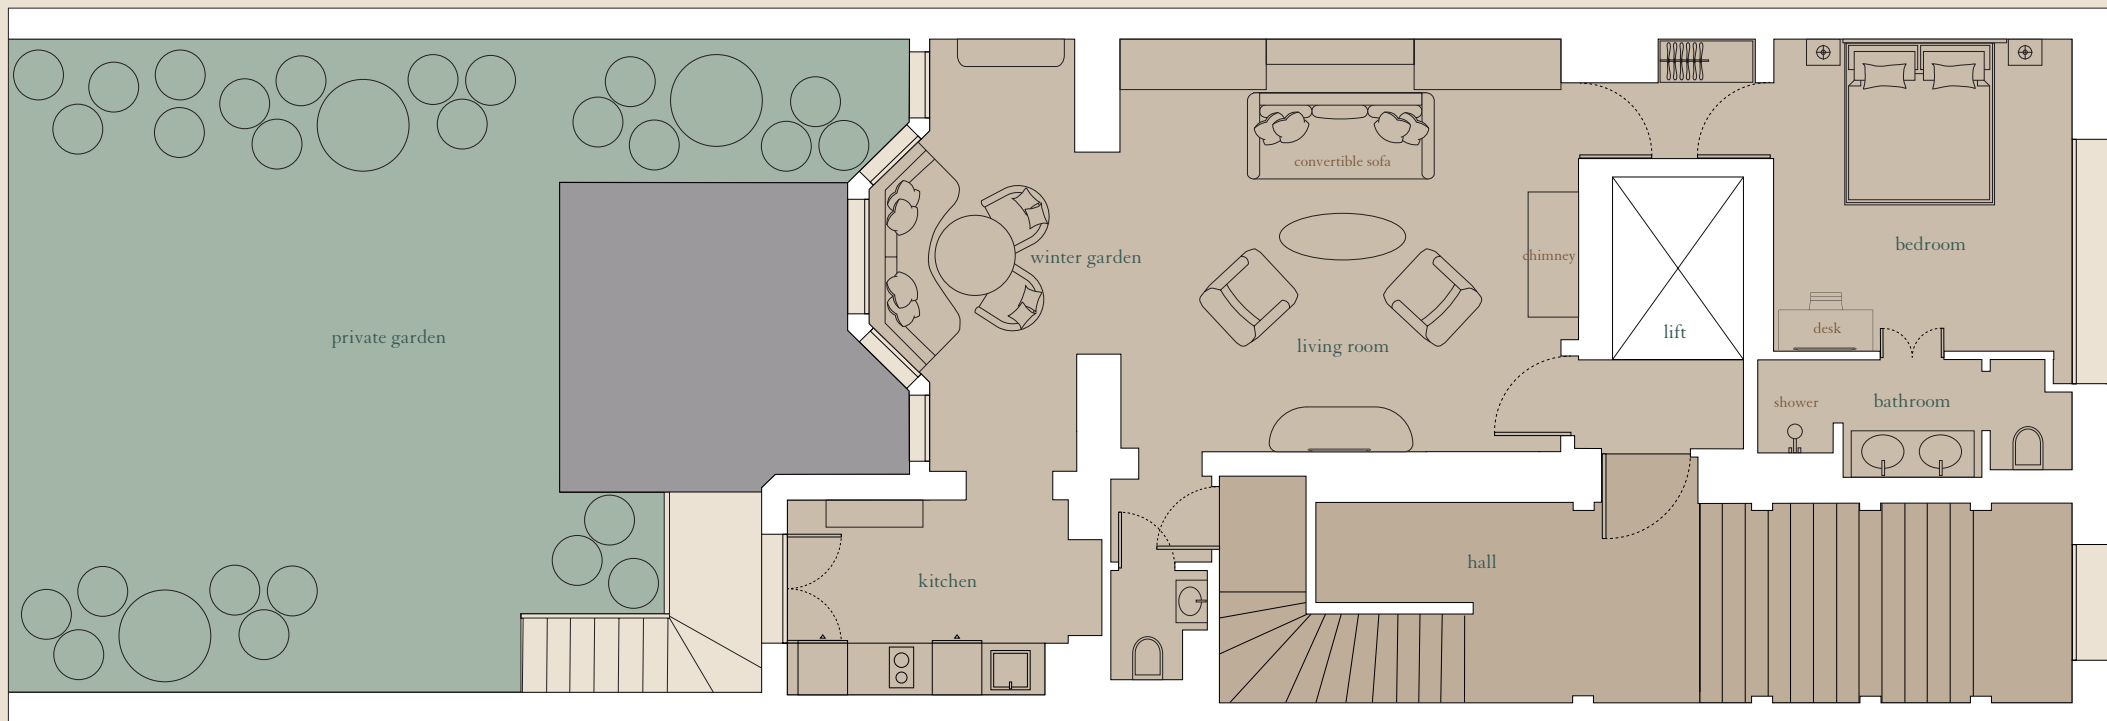

Floor 0

Suite nr. 22, with private terrace and garden view.

Can connect to the Longchamp Apartment.

saint james
PARIS

Floor 0
 Suite nr. 22, with private terrace and garden view.
 Can connect to the Longchamp Apartment.

1st floor
Longchamp Apartment, nr. 23, with private garden.
Can connect to the Suite nr. 22.

2nd floor
Victor Hugo Apartment, nr. 24.

Deluxe room nr. 25,
can connect to the
Victor Hugo Apartment.

3rd floor
Courbet Apartment, nr. 26.

4th floor
Lamoureux Apartment, nr. 27.