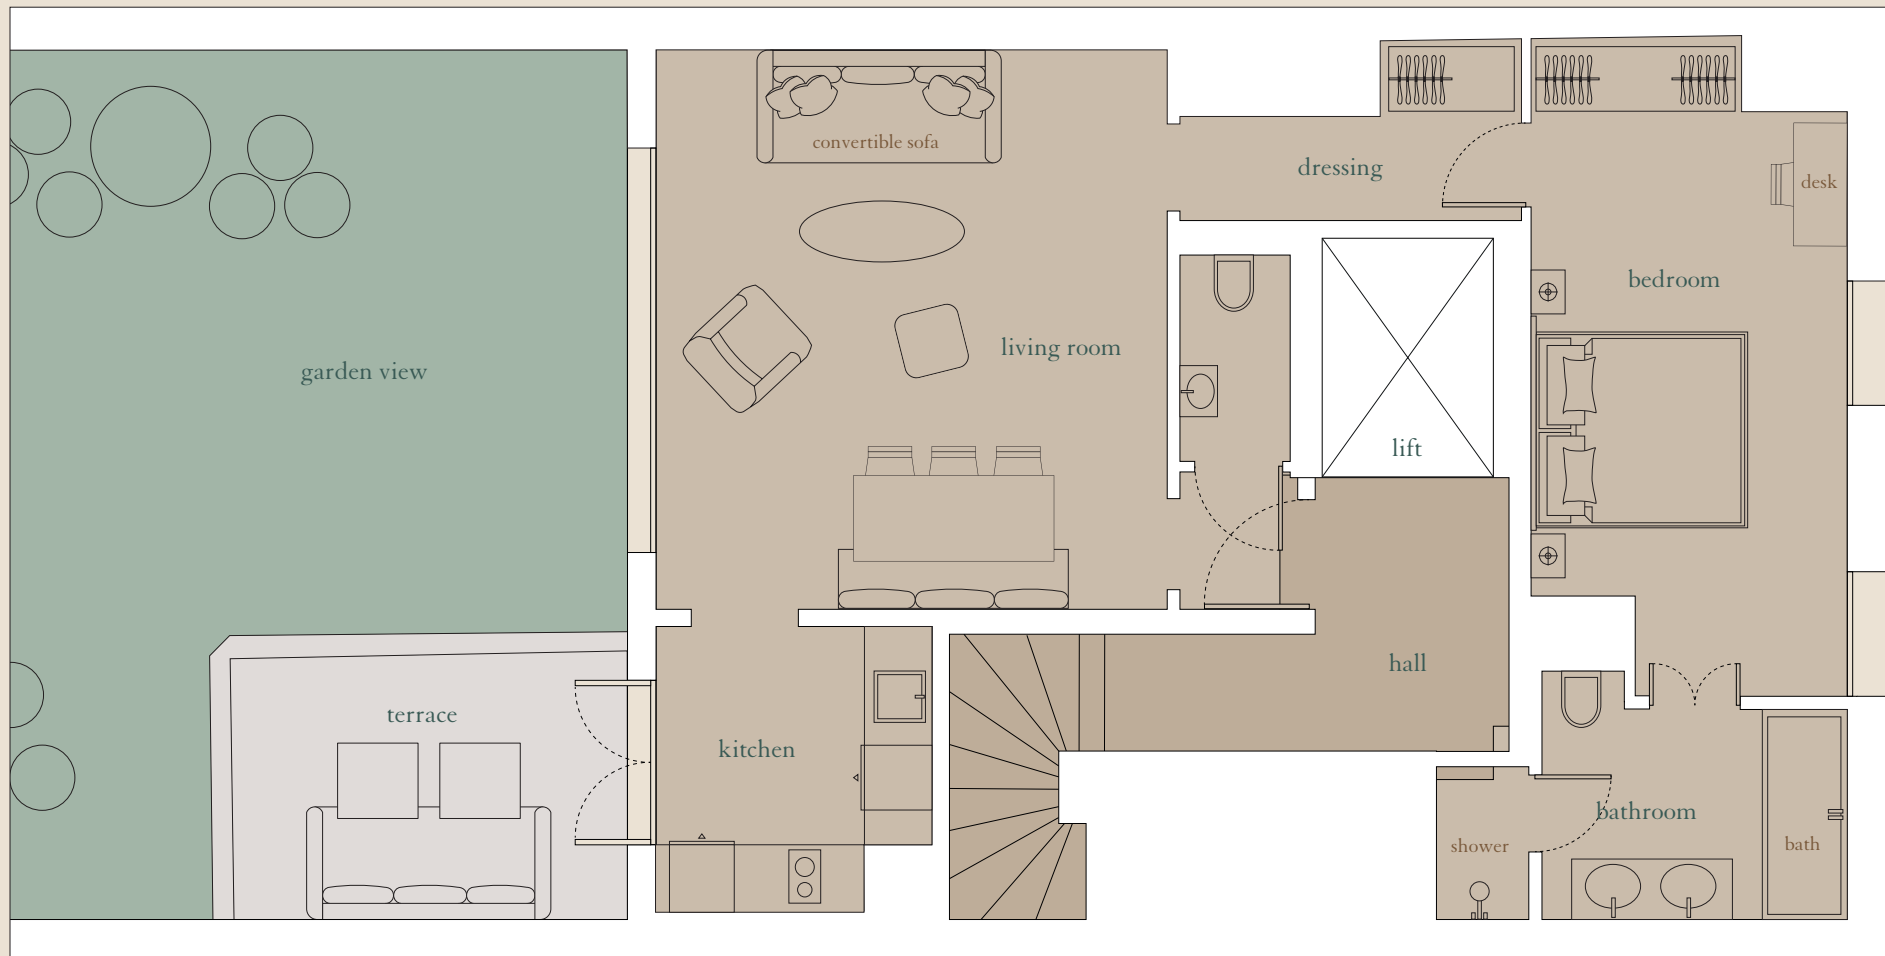

Floor 0

Suite nr. 22, with private terrace and garden view.

Can connect to the Longchamp Apartment.

saint james
PARIS

Floor 0
 Suite nr. 22, with private terrace and garden view.
 Can connect to the Longchamp Apartment.

1st floor
Longchamp Apartment, nr. 23, with private garden.
Can connect to the Suite nr. 22.

2nd floor
Victor Hugo Apartment, nr. 24.

Deluxe room nr. 25,
can connect to the
Victor Hugo Apartment.

3rd floor
Courbet Apartment, nr. 26.

4th floor
Lamoureux Apartment, nr. 27.