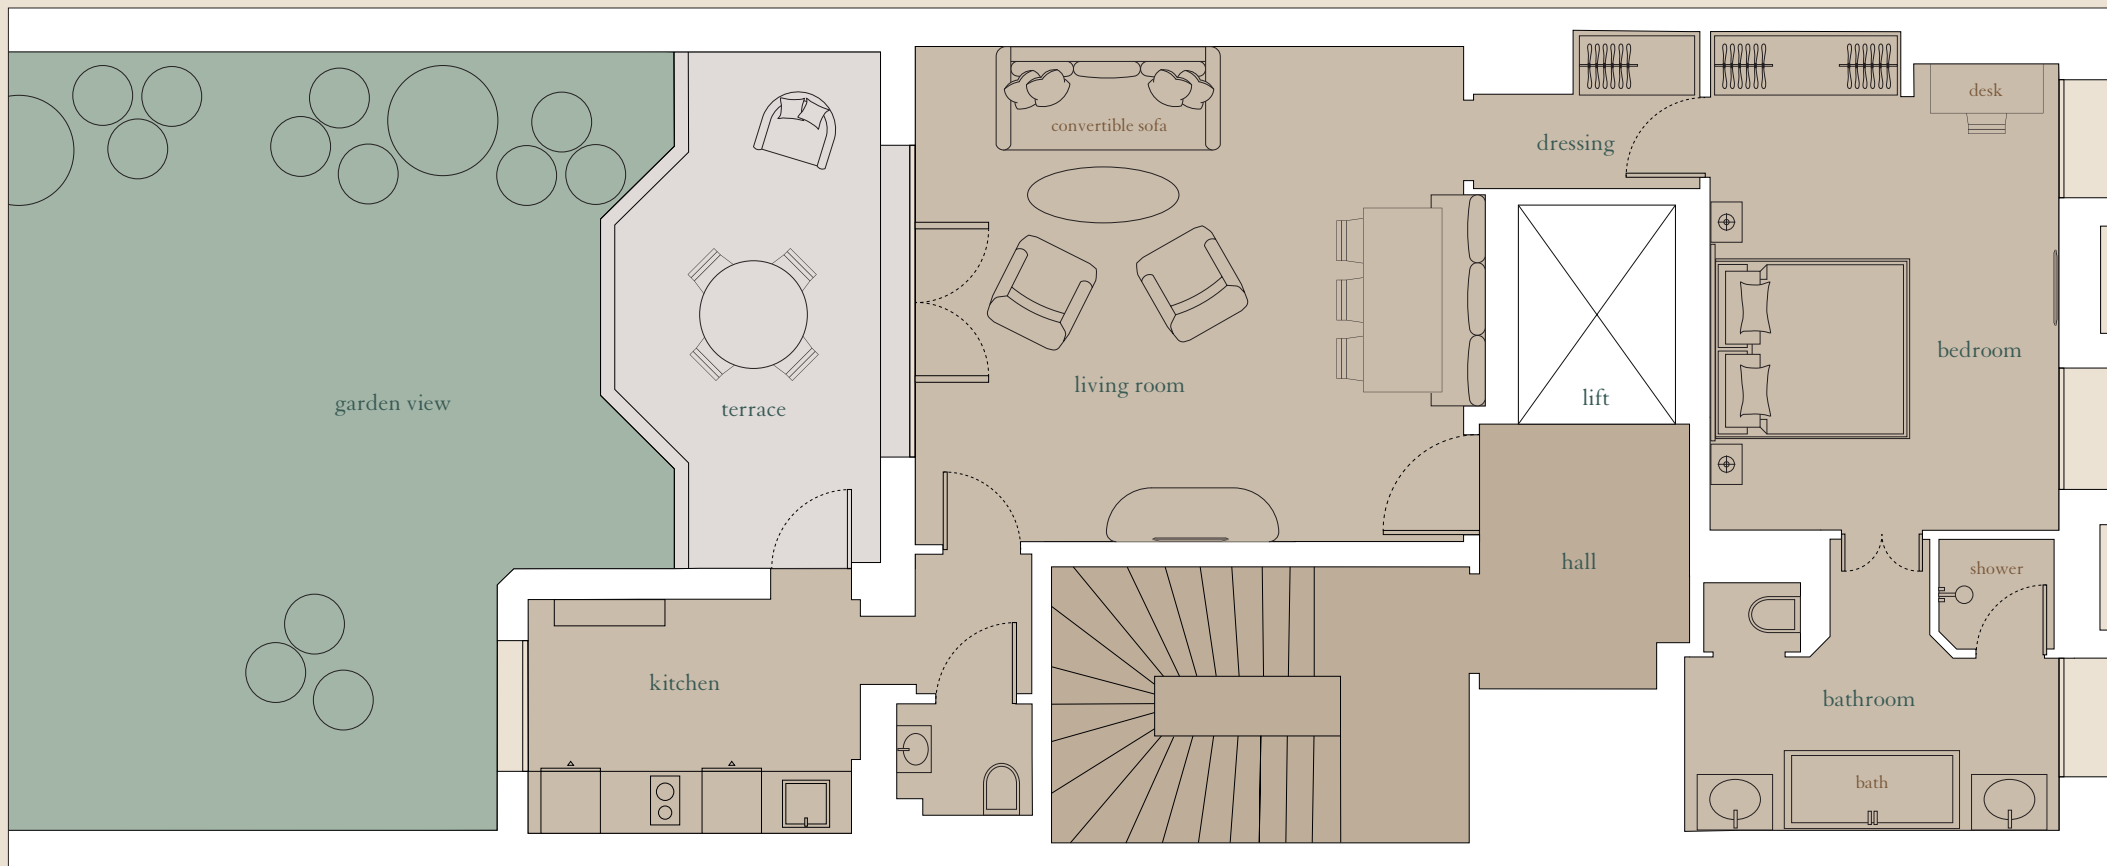

Floor 0

Suite nr. 22, with private terrace and garden view.

Can connect to the Longchamp Apartment.

saint james
PARIS

Floor 0
 Suite nr. 22, with private terrace and garden view.
 Can connect to the Longchamp Apartment.

1st floor
Longchamp Apartment, nr. 23, with private garden.
Can connect to the Suite nr. 22.

2nd floor
Victor Hugo Apartment, nr. 24.

Deluxe room nr. 25,
can connect to the
Victor Hugo Apartment.

3rd floor
Courbet Apartment, nr. 26.

4th floor
Lamoureux Apartment, nr. 27.