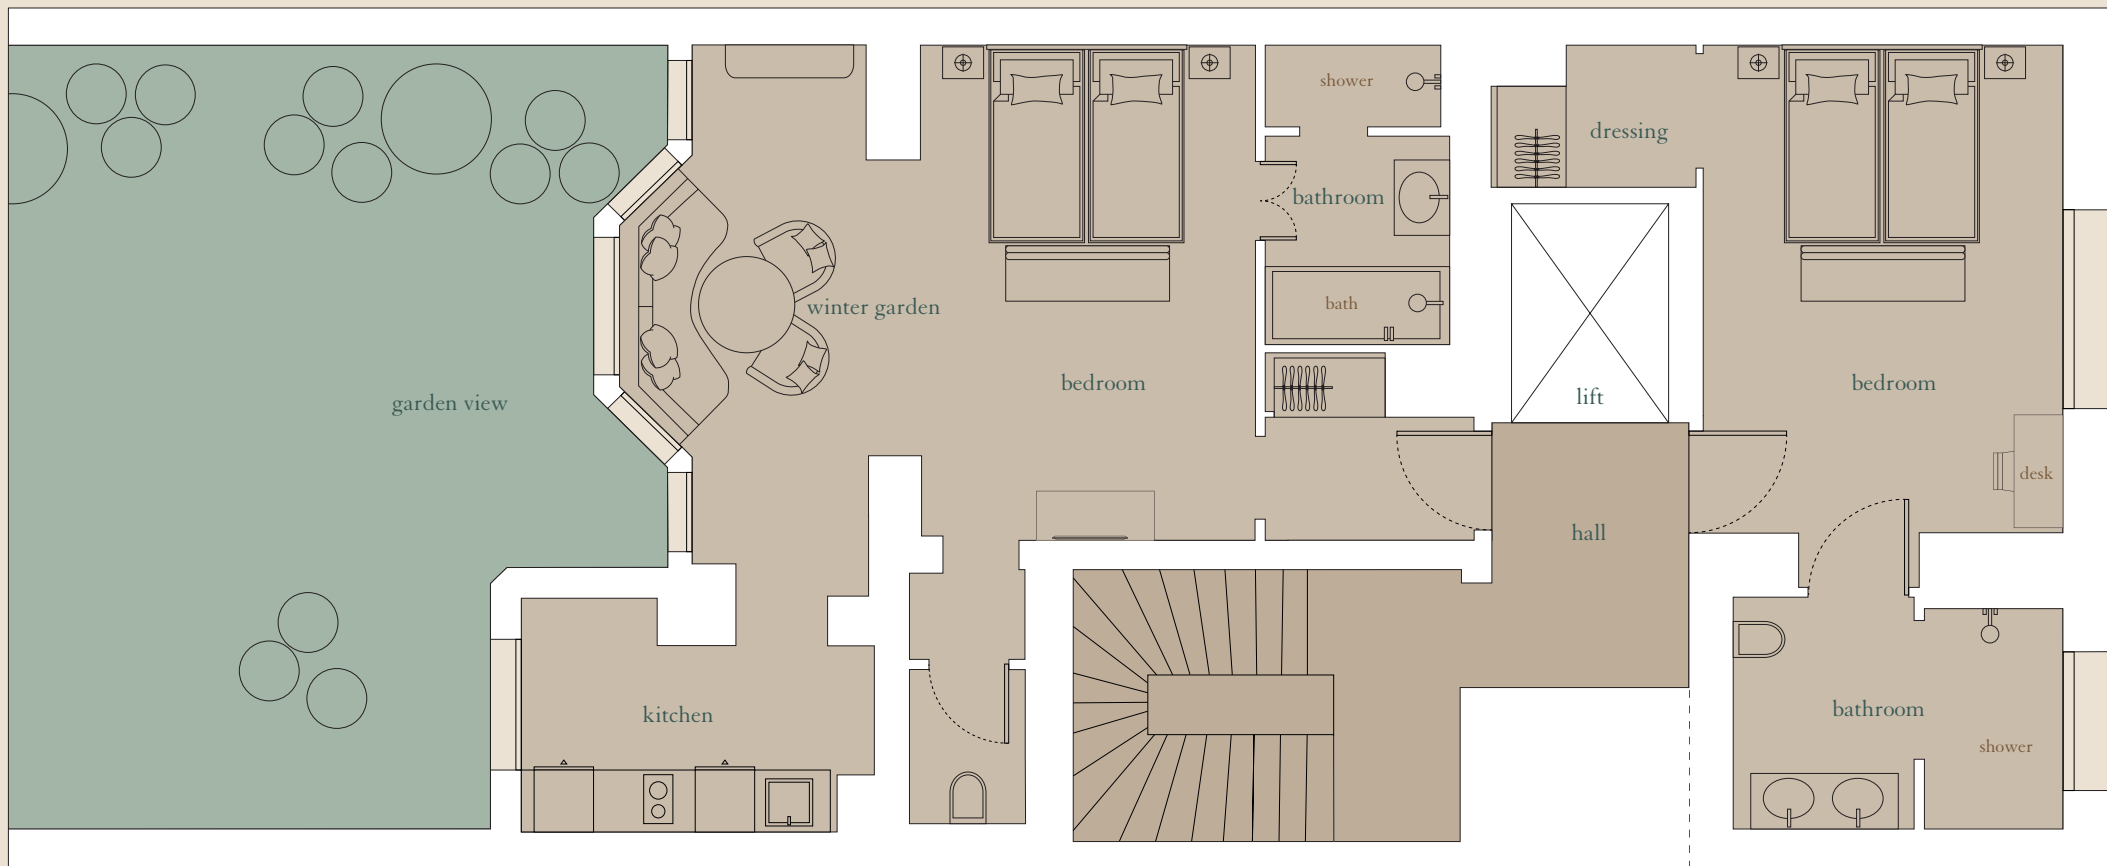

Floor 0

Suite nr. 22, with private terrace and garden view.

Can connect to the Longchamp Apartment.

saint james
PARIS

Floor 0
 Suite nr. 22, with private terrace and garden view.
 Can connect to the Longchamp Apartment.

1st floor
Longchamp Apartment, nr. 23, with private garden.
Can connect to the Suite nr. 22.

2nd floor
Victor Hugo Apartment, nr. 24.

Deluxe room nr. 25,
can connect to the
Victor Hugo Apartment.

3rd floor
Courbet Apartment, nr. 26.

4th floor
Lamoureux Apartment, nr. 27.